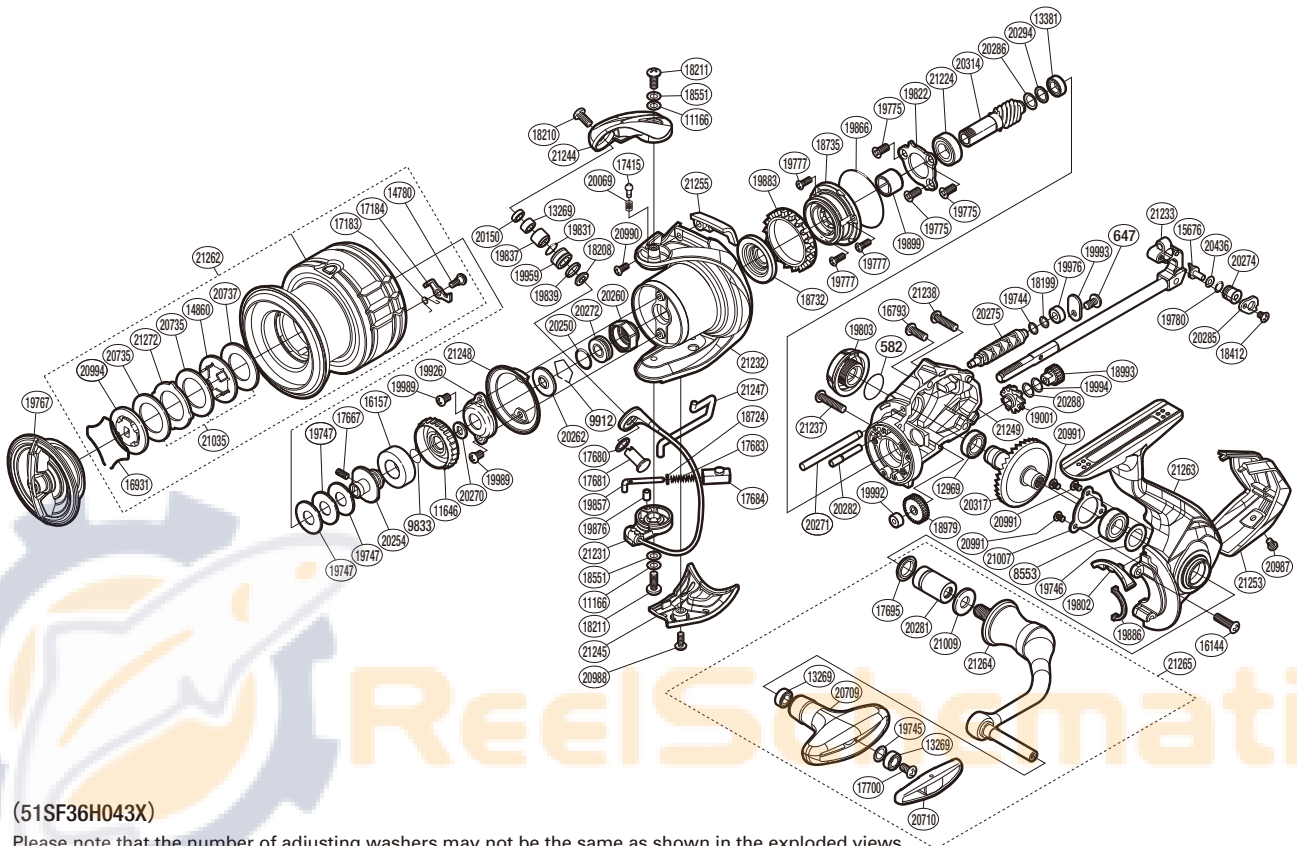

SHIMANO

VANFORD SA-RB

VF4000XGF

(51SF36H043X)

Please note that the number of adjusting washers may not be the same as shown in the exploded views.
(Adjustment will vary with each individual product.)

Part No.	Description	Part No.	Description	Part No.	Description
RD 0582	O Ring	RD19745	Washer	RD20286	Washer
RD 0647	Screw	RD19746	Washer	RD20288	Spacer
RD 8553	Ball Bearing	RD19747	Washer	RD20294	Washer
RD 9833	Ratchet Spring	RD19767	Drag Knob Assembly	RD20314	Pinion Gear
RD 9912	Bearing Retainer	RD19775	Screw	RD20317	Drive Gear
RD11166	Washer	RD19777	Screw	RD20436	Washer
RD11646	Drag Click Ratchet	RD19780	O Ring	RD20709	Handle Knob
RD12969	Ball Bearing	RD19802	Bail Trip Strike	RD20710	Handle Knob Seal
RD13269	Ball Bearing	RD19803	Handle Screw Cap	RD20735	Drag Washer
RD13381	Ball Bearing	RD19822	Bearing Retainer	RD20737	Drag Washer
RD14780	Screw	RD19831	O Ring	RD20987	Screw
RD14860	Key Washer	RD19837	Line Roller Bushing	RD20988	Screw
RD15676	Oscillating Pawl	RD19839	Line Roller Spacer	RD20990	Screw
RD16144	Screw	RD19857	Bail Spring Guide A	RD20991	Screw
RD16157	Spool Bushing	RD19866	O Ring	RD20994	Key Washer
RD16793	Screw	RD19876	Bail Spring Guide A Bush	RD21007	Bearing Retainer
RD16931	Drag Washer Retainer	RD19883	Friction Ring	RD21009	Washer
RD17183	Drag Click Spring	RD19886	Flange Water Proof	RD21035	Drag Washer
RD17184	Drag Click	RD19899	Roller Clutch Inner	RD21224	Ball Bearing
RD17415	Click Pin	RD19926	Rotor Nut Lock Plate	RD21231	Bail Assembly
RD17667	Set Screw	RD19959	Line Roller	RD21232	Rotor Assembly
RD17680	Washer	RD19976	Worm Bushing (Rear)	RD21233	Main Shaft Assembly
RD17681	Line Roller Support	RD19989	Screw	RD21237	Screw
RD17683	Bail Spring	RD19992	Worm Bushing (Front)	RD21238	Screw
RD17684	Bail Spring Guide B	RD19993	Worm Shaft Retainer	RD21244	Bail Arm
RD17695	Handle Shaft Seal	RD19994	Washer	RD21245	Bail Hold Support Guard
RD17700	Screw	RD20069	Click Spring	RD21247	Bail Trip Lever
RD18199	Spacer	RD20150	Line Roller Collar	RD21248	Rotor Brim
RD18208	Spacer	RD20250	O Ring	RD21249	Body
RD18210	Screw	RD20254	Bearing Bushing	RD21253	Rear Protector
RD18211	Screw	RD20260	Rotor Nut	RD21255	Counterweight Cover
RD18412	Screw	RD20262	Bearing Water Proof	RD21262	Spool Assembly
RD18551	Washer	RD20270	Spool Support	RD21263	Side Cover Assembly
RD18724	Spring Guide A Support	RD20271	Oscillating Guide A	RD21264	Handle Shank Assembly
RD18732	Rotor Ring	RD20272	Main Shaft Collar	RD21265	Handle Assembly
RD18735	Roller Clutch Assembly	RD20274	Oscillating Slider Bushing	RD21272	Eared Washer
RD18979	Idle Gear	RD20275	Worm Shaft		
RD18993	Idle Gear B Small	RD20281	Handle Shaft Cover B		
RD19001	Idle Gear B Large	RD20282	Idle Gear B Shaft		
RD19744	Washer	RD20285	Oscillating Pawl Cover	RD18054	Anti Line Slip Sticker